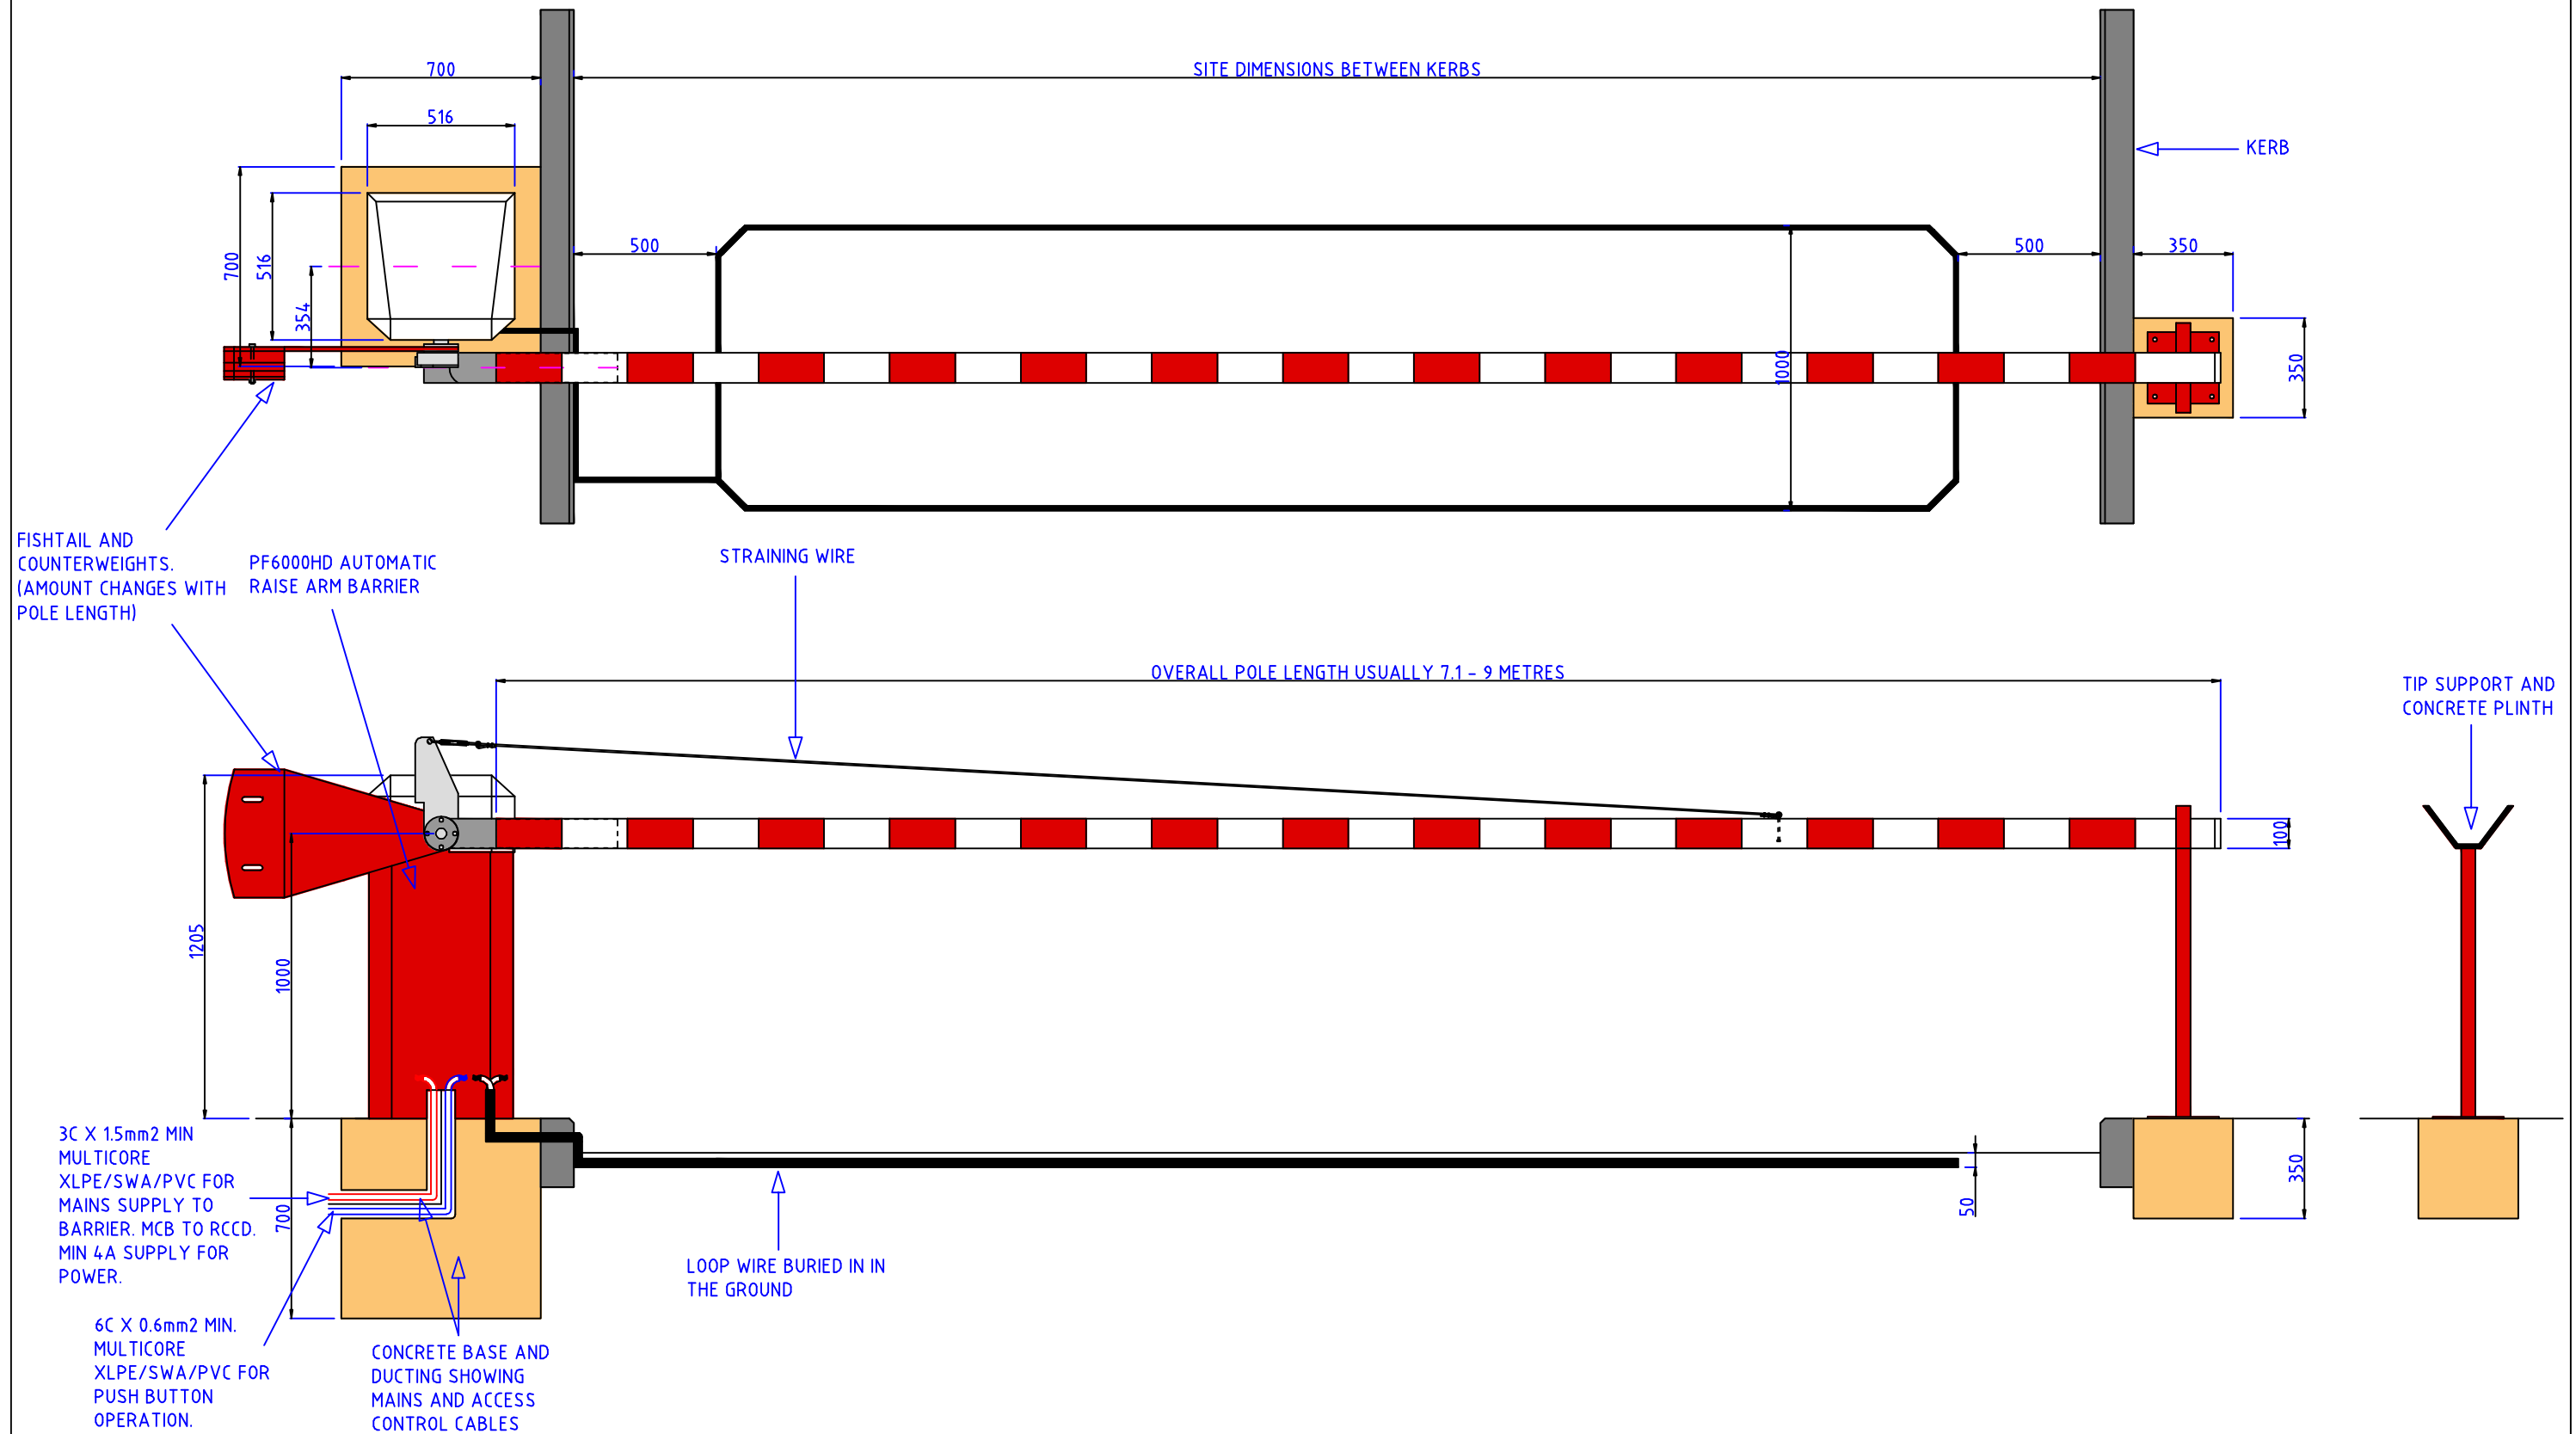

# PF6000HD AUTOMATIC RAISE ARM BARRIER

DRAWN BY :	STUART RUSSELL	TITLE :	PF6000 HEAVY DUTY AUTOMATIC RAISE ARM BARRIER WITH A PLAIN POLE			
DATE :	20/05/2009	DRAWING NUMBER :	PF6000HD-POLE	REVISION :	1	
SCALE :	SCHEMATIC					