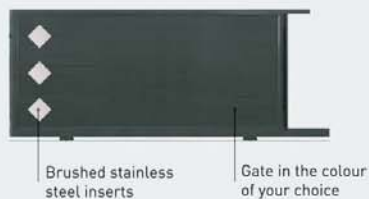

LYSEO 3

LYSEO 4

INTERIOR AND EXTERIOR DESIGN

Stainless steel inserts are fitted to both sides of the gate symmetrically. For example, for the KERO 1 there are 12 stainless steel inserts in total (6 on the outside and 6 on the inside).

The stainless steel inserts are quality 316 L brushed stainless steel finish, 2 mm thick. Stainless inserts are not guaranteed for installations **within 1 km of marine coasts**.

Brushed stainless steel inserts