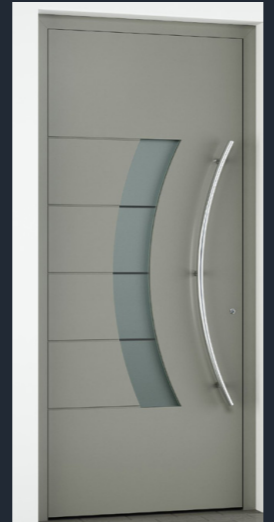

1142 RAL 7016

1141 RAL 7030