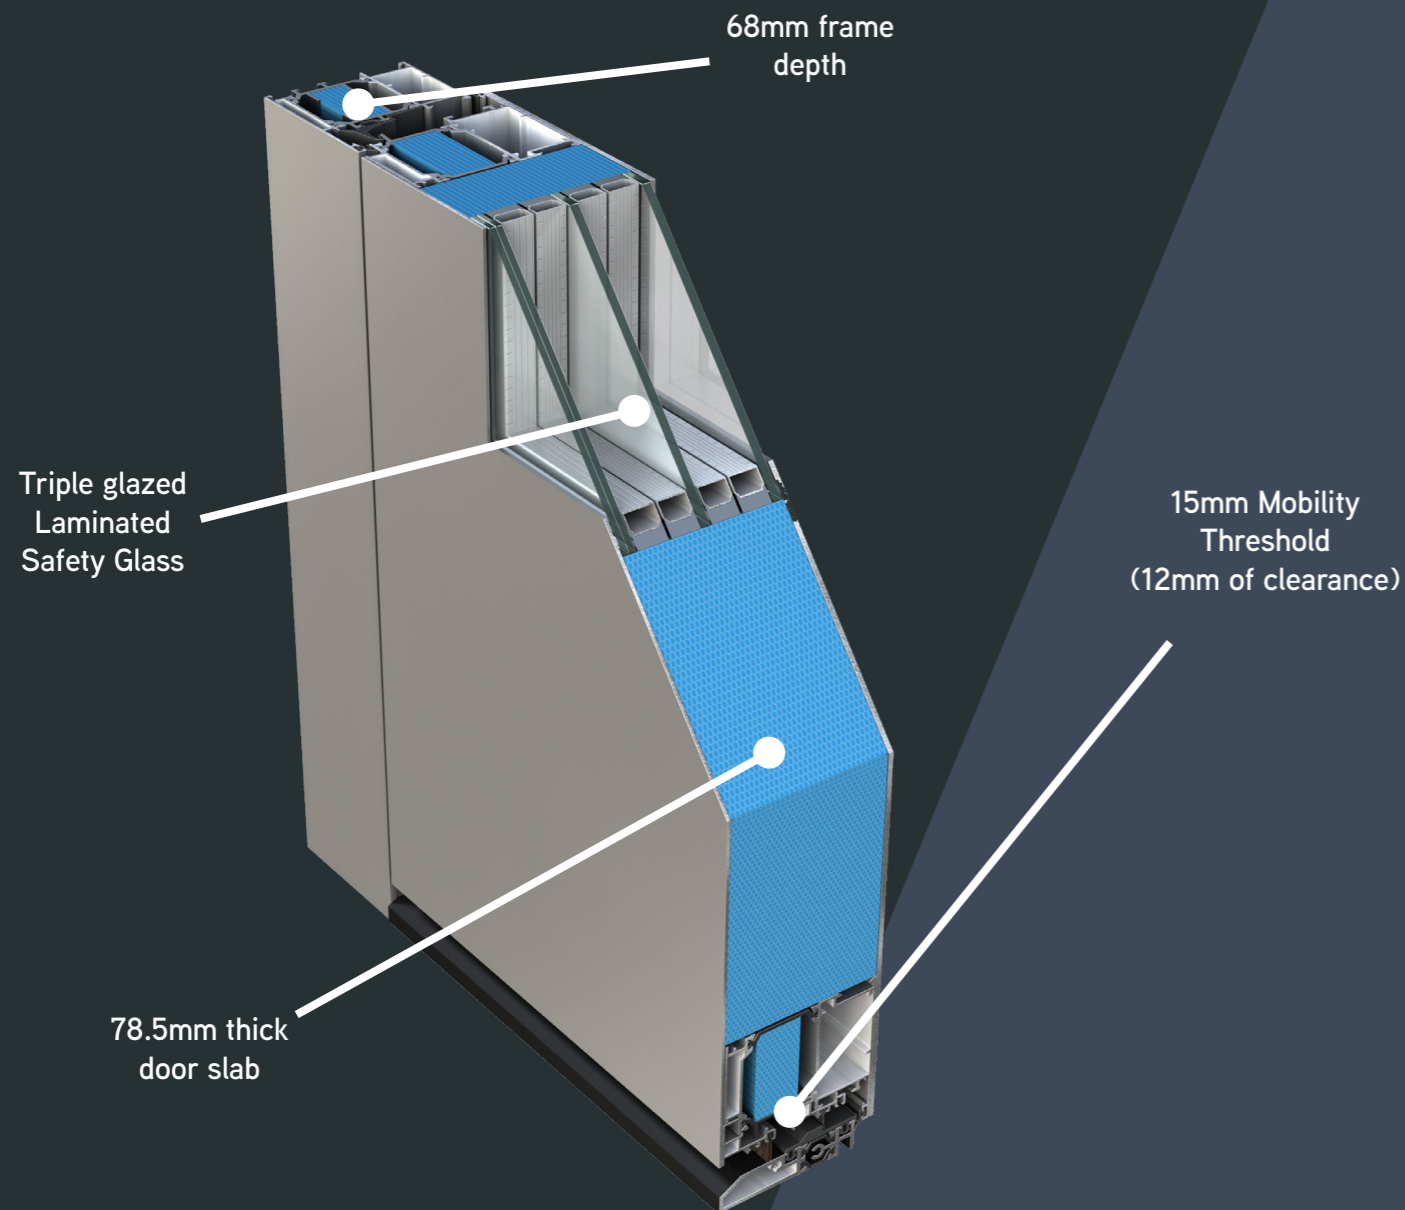

XL DOOR SIZES - 1150MM X 2400MM

Our doors can be manufactured from 700mm up to 1150mm wide and up to 2400mm tall. Every door is equipped with a fully weathered **low aluminium threshold**, to provide ease of access for everyone in your home.