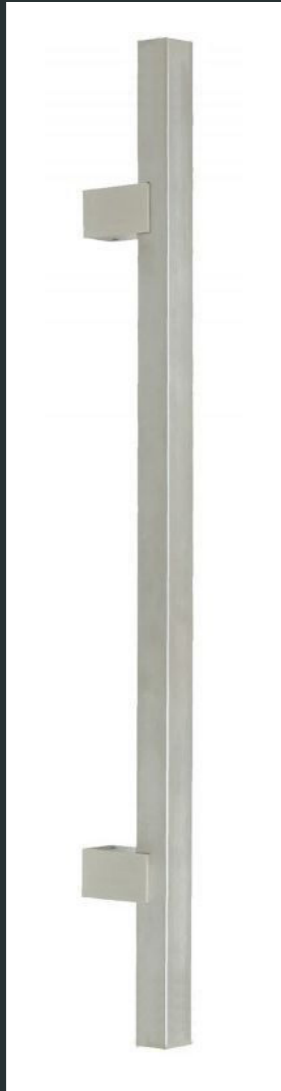

Minimum door size, available on all designs: 900mm wide x 1900mm high

Maximum door size, available on all designs: 1150mm wide x 2400mm high

Configure your bespoke entrance door online

Round Pull Bar
Silver or Black
500, 600, 800, 1000,
1200, 1400, 1600,
1800mm (external only)

Square Pull Bar
Silver or Black
500, 600, 800, 1000mm
(external only)

Curved Pull Bar
Silver or Black
500, 800, 1000,
1200, 1400, 1600mm
(external only)

Plate Internal Lever Handle
Silver or Black
(Also available externally)

Butt hinge
Silver or Black

Letterbox
Silver or Black

Thumb Turn Option
Silver only
All cylinders come with five security keys

Electronic or Optical Peephole
Silver or Black

Winkhaus 5 Point Lock

Four impressive hooks, plus the central deadbolt operate effortlessly when turning the key in your Spitfire door. The five-point design offers an additional layer of security when the door is fully locked. To fully comply with our PAS 24 accreditation, configure your door with this locking system and an external pullbar.