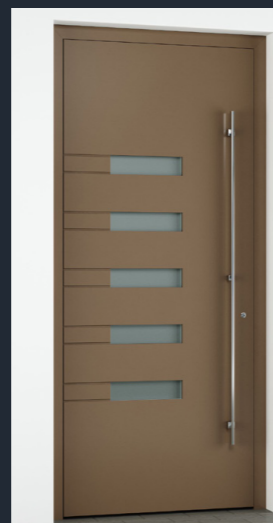

1180 RAL 8025