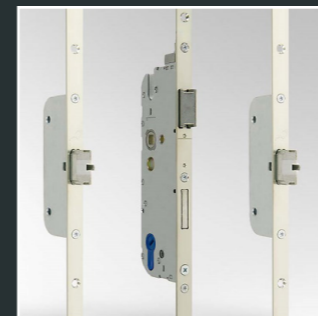

Butt hinge
Silver or Black

Letterbox
Silver or Black

Thumb Turn Option
Silver only
All cylinders come with five security keys

Electronic or Optical Peephole
Silver or Black

Winkhaus 5 Point Lock

Four impressive hooks, plus the central deadbolt operate effortlessly when turning the key in your Spitfire door. The five-point design offers an additional layer of security when the door is fully locked. To fully comply with our PAS 24 accreditation, configure your door with this locking system and an external pullbar.