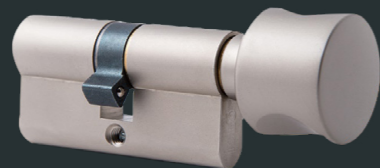

Square Pull Bar
Silver or Black
500, 600, 800, 1000mm
(external only)

Curved Pull Bar
Silver or Black
500, 800, 1000,
1200, 1400, 1600mm
(external only)

Plate Internal Lever Handle
Silver or Black
(Also available externally)

Butt hinge
Silver or Black

Letterbox
Silver or Black

Thumb Turn Option
Silver only
All cylinders come with five security keys

Electronic or Optical Peephole
Silver or Black

Winkhaus 5 Point Lock

Four impressive hooks, plus the central deadbolt operate effortlessly when turning the key in your Spitfire door. The five-point design offers an additional layer of security when the door is fully locked. To fully comply with our PAS 24 accreditation, configure your door with this locking system and an external pullbar.