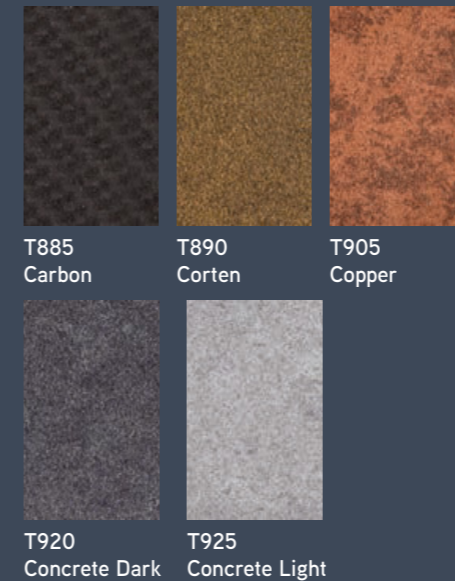

Designer finishes