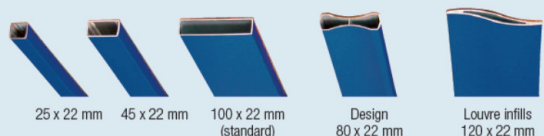

MAHE

Wide boards 250 x 25mm

MONARCH

Extra-wide boards 330 x 25mm

MYKONOS

Solid aluminium sheeting

SOLID INFILL BOARDS

COLOURS AVAILABLE

JET BLACK

9005

ANTHRACITE

7016

GREY BROWN

8019

UMBRA GREY

7022

BASALT GREY

7012

QUARTZ GREY

7039

DUSTY GREY

7037

WINDOW GREY

7040

LIGHT GREY

7035

PURE WHITE

9010

BEIGE

1015

SAPPHIRE BLUE

5003

GENTIAN BLUE

5003

PASTEL BLUE

5024

GREEN

6005

PASTEL GREEN

6019

PURPLE RED

3004

BRONZE BROWN

2100

BLACK

2100

MARS

2525

GREY

2900

Over 250+ Non-standard RALs Available!