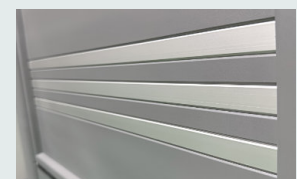

KAZAL - RAL 7016 - ANTHRACITE GREY

COLOURS AVAILABLE

JET BLACK

9005

ANTHRACITE

7016

GREY BROWN

8019

UMBRA GREY

7022

BASALT GREY

7012

QUARTZ GREY

7039

DUSTY GREY

7037

WINDOW GREY

7040

LIGHT GREY

7035

PURE WHITE

9010

BEIGE

1015

SAPPHIRE BLUE

5003

GENTIAN BLUE

5003

PASTEL BLUE

5024

GREEN

6005

PASTEL GREEN

6019

PURPLE RED

3004

BRONZE BROWN

2525

BLACK

2100

MARS

2525

GREY

2900

Over 250+ Non-standard RALs Available!