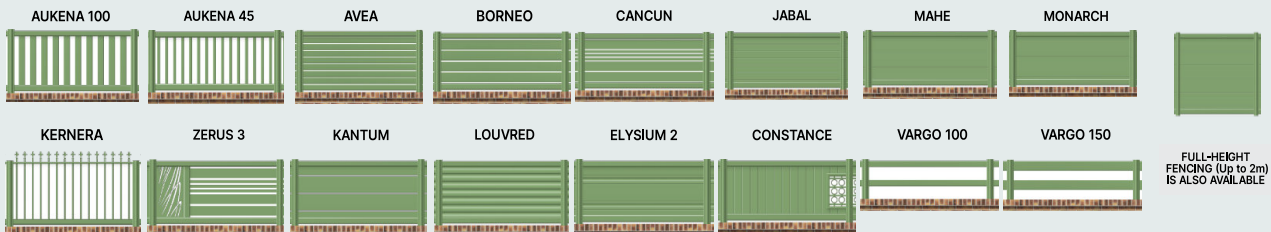

Fencing Model Options

Over 250+ Non-standard RALs Available!