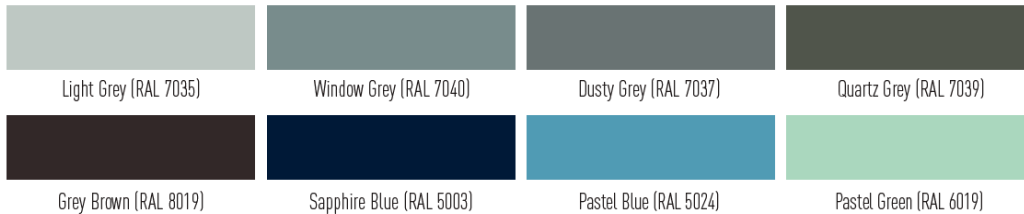

## COLOURS

10 STANDARD COLOURS (NO EXTRA COST) - Fine textured except bronze (metallic)

EXPRESSION RANGE (NO EXTRA COST) - Textured Finish

FUTURA RANGE (NO EXTRA COST) - Sand-blasted finish

WOODGRAIN TEXTURE - QualiDeco™ Textured Finish